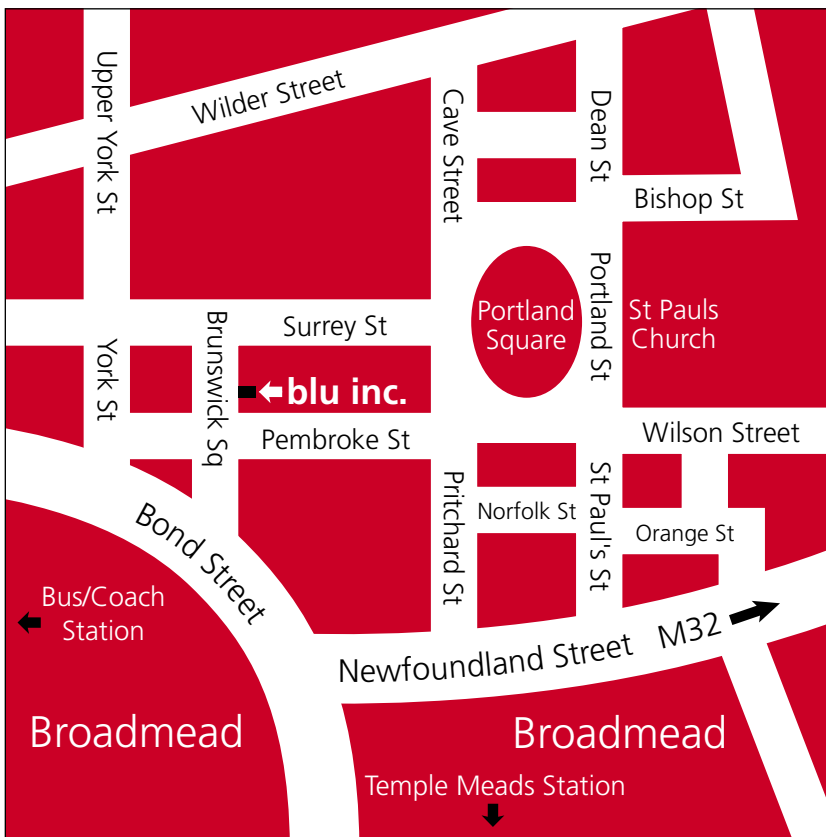

DIRECTIONS TO BLU INC. GRAPHICS LTD.

Drive down the M32 and head for the city centre [drive past such shops as Allied Carpets, McDonalds and Debenhams on the left] to the James Barton roundabout, near the main bus station. From James Barton roundabout, take the Bond Street exit [back towards M32]; stay in the left hand lane. Take the first left after the NCP car park passing the GE Capital Building. This is York Street. Almost straight away you will come to Brunswick Square. We are in the corner as you enter the square as shown right. You can park on meters anywhere around the square.